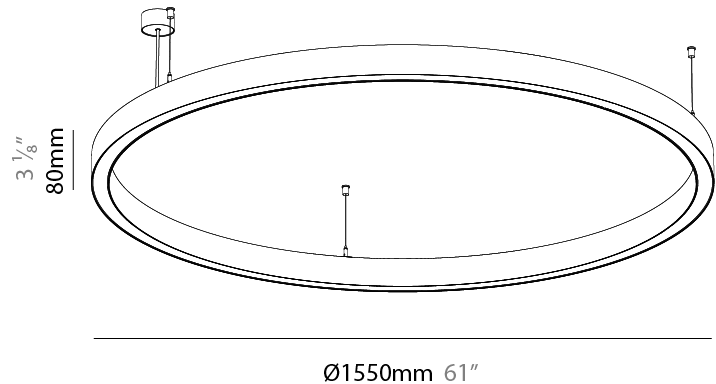

GENERAL

Series: Glorious
Subseries: Glorious 45
Partner: Prolicht
Division: Architectural
Installation: Suspension
Product Type: Pendant
Mounting Location: Ceiling
Light Distribution: Direct / Indirect

PHYSICAL

Shape: Round
Diameter (mm): 1550
Diameter (in): 61
Height (mm): 76
Height (in): 3
Weight (kg): 10.5
Diffuser: [PMMA - Opal / Microprism / Clear Microprism](#)
Fixture Finish: [SSR / BKV / CWI / CRY / HAB / UFT / ITA / RUA / FTG / MYG / LOD / PUS / FRO / FUP / KIA / POP / BLS / SPG / MEY / GOH / CHC / COM / ABZ / JAG / OBR / MOS / ROR](#)
Fixture Material: [PMMA / Aluminum](#)
Cable Details: [2000mm/78 3/4" or 6000mm/236 1/4" Cable Transparent](#)

ELECTRICAL

Lamp Type: LED
Input Wattage (W): 181.1
Total Output Wattage (W): 164.5
Dimming: [Non-Dimming / 0-10V Dimming / Phase Dimming / DALI Dimming / MATTER Dimming](#)
Driver Included: Yes
Driver Location: Integrated
Driver Type: Constant Current - Universal
Driver Class: Class 2
Input Voltage (V): 120 - 277

LED

Color Temperature (°K): [2700 / 3000 / 3500 / 4000](#)
Max. Delivered Lumen (lm): Max 22676
Nominal Lumen (lm): Max 29820
CRI: >90 CRI
Lamp Life (hrs): 50000

OPTICAL

Adjustability: Fixed

RATINGS AND CERTIFICATIONS

Certified By: Certified for North American Standards
IP rating: IP40