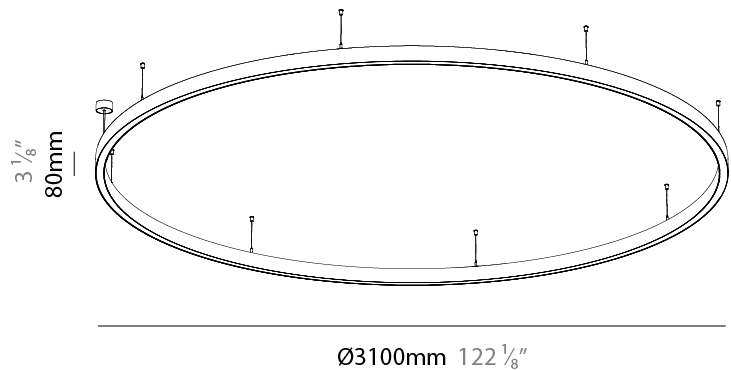

GENERAL

Series: Glorious
Subseries: Glorious 45
Partner: Prolicht
Division: Architectural
Installation: Suspension
Product Type: Pendant
Mounting Location: Ceiling
Light Distribution: Direct

PHYSICAL

Shape: Round
Diameter (mm): 3100
Diameter (in): 122 ¹/₈
Height (mm): 76
Height (in): 3
Weight (kg): 20
Diffuser: PMMA - Opal / Microprism / Clear Microprism
Fixture Finish: SSR / BKV / CWI / CRY / HAB / UFT / ITA / RUA / FTG / MYG / LOD / PUS / FRO / FUP / KIA / POP / BLS / SPG / MEY / GOH / CHC / COM / ABZ / JAG / OBR / MOS / ROR
Fixture Material: PMMA / Aluminum
Cable Details: 2000mm/78 3/4" or 6000mm/236 1/4" Cable Transparent

ELECTRICAL

Lamp Type: LED
Input Wattage (W): 207
Total Output Wattage (W): 188.2
Dimming: Non-Dimming / 0-10V Dimming / Phase Dimming / DALI Dimming / MATTER Dimming
Driver Included: Yes
Driver Location: Integrated
Driver Type: Constant Current - Universal
Driver Class: Class 2
Input Voltage (V): 120 - 277

LED

Color Temperature (°K): 2700 / 3000 / 3500 / 4000
Max. Delivered Lumen (lm): Max 24224
Nominal Lumen (lm): Max 34080
CRI: >90 CRI
Lamp Life (hrs): 50000

OPTICAL

Adjustability: Fixed

RATINGS AND CERTIFICATIONS

Certified By: Certified for North American Standards
IP rating: IP40