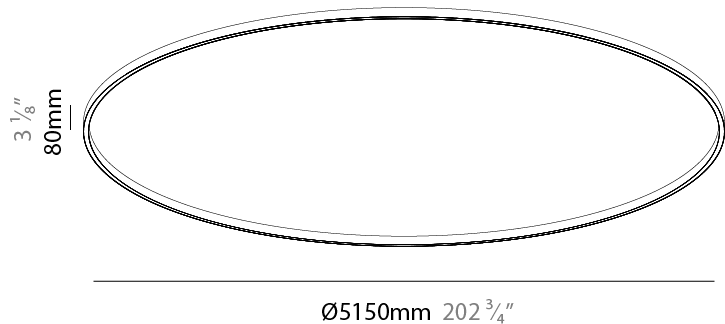

1. To build a product code in our configurator select the specify button on the base model # product page
2. To build a manual product code on this datasheet choose from the options listed below in blue font and add the suffix to the base model #

GENERAL

Series: Glorious
Subseries: Glorious 45
Partner: Prolicht
Division: Architectural
Installation: Surface
Product Type: Ceiling Surface
Mounting Location: Ceiling
Light Distribution: Direct

PHYSICAL

Shape: Round
Diameter (mm): 5150
Diameter (in): 202 ³/₄
Height (mm): 76
Height (in): 3
Weight (kg): 4
Diffuser: PMMA - Opal / Microprism / Clear Microprism
Fixture Finish: SSR / BKV / CWI / CRY / HAB / UFT / ITA / RUA / FTG / MYG / LOD / PUS / FRO / FUP / KIA / POP / BLS / SPG / MEY / GOH / CHC / COM / ABZ / JAG / OBR / MOS / ROR
Fixture Material: PMMA / Aluminum

ELECTRICAL

Lamp Type: LED
Input Wattage (W): 345
Total Output Wattage (W): 313.6
Dimming: Non-Dimming / 0-10V Dimming / Phase Dimming / DALI Dimming / MATTER Dimming
Driver Included: Yes
Driver Location: Integrated
Driver Type: Constant Current - Universal
Driver Class: Class 2
Input Voltage (V): 120 - 277

LED

Color Temperature (°K): 2700 / 3000 / 3500 / 4000
Max. Delivered Lumen (lm): Max 40373
Nominal Lumen (lm): Max 56800
CRI: >90 CRI
Lamp Life (hrs): 50000

OPTICAL

Adjustability: Fixed

RATINGS AND CERTIFICATIONS

Certified By: Certified for North American Standards
IP rating: IP40