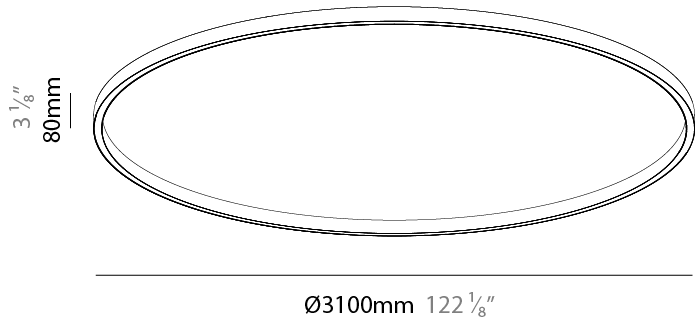

1. To build a product code in our configurator select the specify button on the base model # product page
2. To build a manual product code on this datasheet choose from the options listed below in blue font and add the suffix to the base model #

GENERAL

Series: Glorious
Subseries: Glorious 45
Partner: Prolicht
Division: Architectural
Installation: Surface
Product Type: Ceiling Surface
Mounting Location: Ceiling
Light Distribution: Direct

PHYSICAL

Shape: Round
Diameter (mm): 3100
Diameter (in): 122 ¹/₈
Height (mm): 76
Height (in): 3
Weight (kg): 4
Diffuser: PMMA - Opal / Microprism / Clear Microprism
Fixture Finish: SSR / BKV / CWI / CRY / HAB / UFT / ITA / RUA / FTG / MYG / LOD / PUS / FRO / FUP / KIA / POP / BLS / SPG / MEY / GOH / CHC / COM / ABZ / JAG / OBR / MOS / ROR
Fixture Material: PMMA / Aluminum

ELECTRICAL

Lamp Type: LED
Input Wattage (W): 207
Total Output Wattage (W): 188.2
Dimming: Non-Dimming / 0-10V Dimming / Phase Dimming / DALI Dimming / MATTER Dimming
Driver Included: Yes
Driver Location: Integrated
Driver Type: Constant Current - Universal
Driver Class: Class 2
Input Voltage (V): 120 - 277

LED

Color Temperature (°K): 2700 / 3000 / 3500 / 4000
Max. Delivered Lumen (lm): Max 24224
Nominal Lumen (lm): Max 34080
CRI: >90 CRI
Lamp Life (hrs): 50000

OPTICAL

Adjustability: Fixed

RATINGS AND CERTIFICATIONS

Certified By: Certified for North American Standards
IP rating: IP40

PROJECT
TYPE
SPECIFIER
QUANTITY
DATE