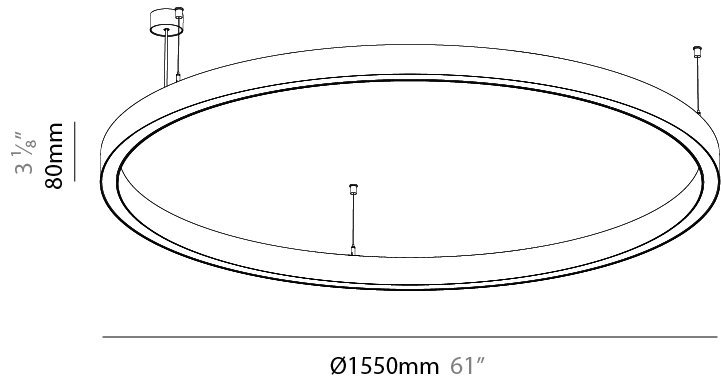

GENERAL

Series: Glorious
Subseries: Glorious 45
Partner: Prolicht
Division: Architectural
Installation: Suspension
Product Type: Pendant
Mounting Location: Ceiling
Light Distribution: Direct

PHYSICAL

Shape: Round
Diameter (mm): 1550
Diameter (in): 61
Height (mm): 76
Height (in): 3
Weight (kg): 9.5
Diffuser: [PMMA - Opal / Microprism / Clear Microprism](#)
Fixture Finish: [SSR / BKV / CWI / CRY / HAB / UFT / ITA / RUA / FTG / MYG / LOD / PUS / FRO / FUP / KIA / POP / BLS / SPG / MEY / GOH / CHC / COM / ABZ / JAG / OBR / MOS / ROR](#)
Fixture Material: [PMMA / Aluminum](#)
Cable Details: [2000mm/78 3/4" or 6000mm/236 1/4" Cable Transparent](#)

ELECTRICAL

Lamp Type: LED
Input Wattage (W): 103.5
Total Output Wattage (W): 93.6
Dimming: [Non-Dimming / 0-10V Dimming / Phase Dimming / DALI Dimming / MATTER Dimming](#)
Driver Included: Yes
Driver Location: Integrated
Driver Type: Constant Current - Universal
Driver Class: Class 2
Input Voltage (V): 120 - 277
Constant Current (MA): 350

LED

[Color Temperature (°K): 2700 / 3000 / 3500 / 4000](#)
Max. Delivered Lumen (lm): Max 12112
Nominal Lumen (lm): Max 17040
CRI: >90 CRI
Lamp Life (hrs): 50000

OPTICAL

Adjustability: Fixed

RATINGS AND CERTIFICATIONS

Certified By: Certified for North American Standards
IP rating: IP40