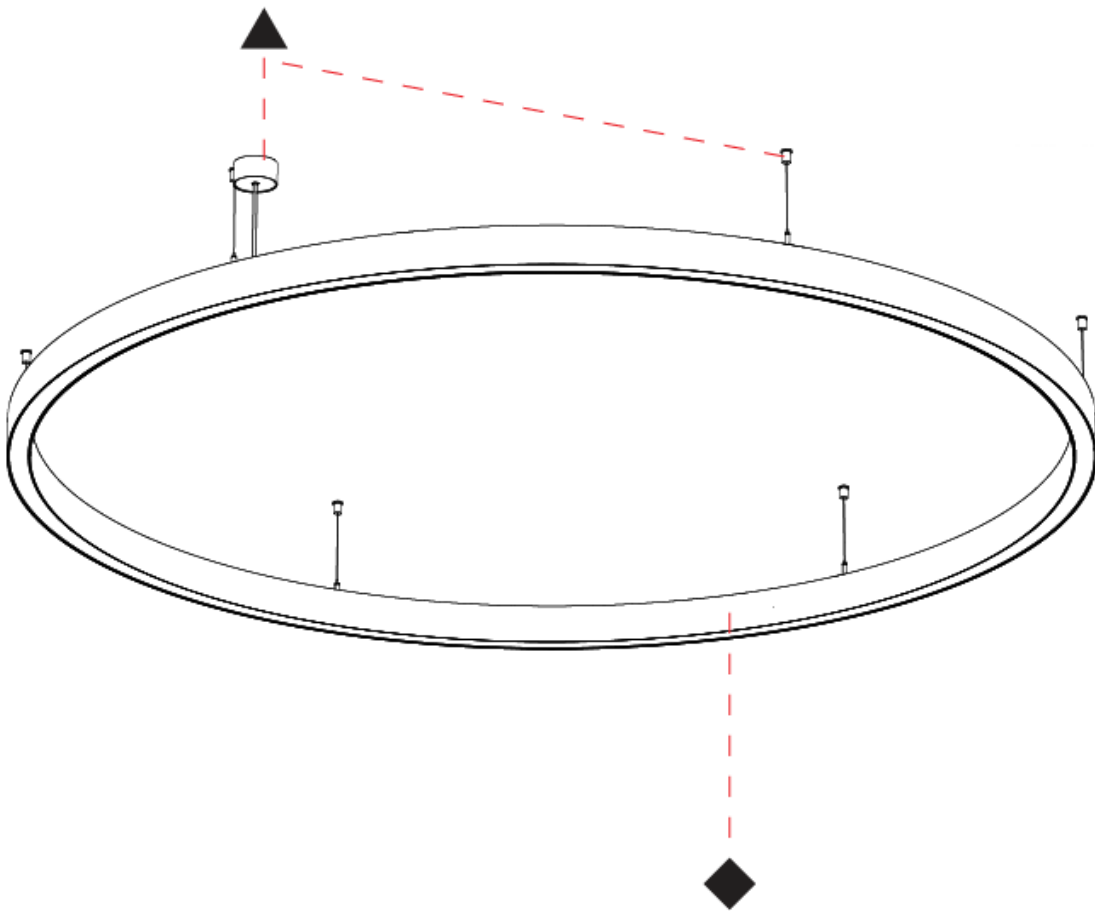

GLORIOUS 45 SUSPENSION

A3001080-

PROJECT	_____
TYPE	_____
SPECIFIER	_____
QUANTITY	_____
DATE	_____

A