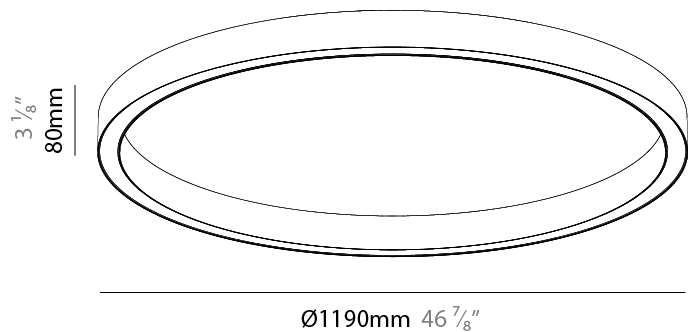

1. To build a product code in our configurator select the specify button on the base model # product page
2. To build a manual product code on this datasheet choose from the options listed below in blue font and add the suffix to the base model #

GENERAL

Series: Glorious
Subseries: Glorious 45
Partner: Prolicht
Division: Architectural
Installation: Surface
Product Type: Ceiling Surface
Mounting Location: Ceiling
Light Distribution: Direct

PHYSICAL

Shape: Round
Diameter (mm): 1190
Diameter (in): 46 ⁷/₈
Height (mm): 76
Height (in): 3
Weight (kg): 4
Diffuser: PMMA - Opal / Microprism / Clear Microprism
Fixture Finish: SSR / BKV / CWI / CRY / HAB / UFT / ITA / RUA / FTG / MYG / LOD / PUS / FRO / FUP / KIA / POP / BLS / SPG / MEY / GOH / CHC / COM / ABZ / JAG / OBR / MOS / ROR
Fixture Material: PMMA / Aluminum

ELECTRICAL

Lamp Type: LED
Input Wattage (W): 77.6
Total Output Wattage (W): 70.5
Dimming: Non-Dimming / 0-10V Dimming / Phase Dimming / DALI Dimming / MATTER Dimming
Driver Included: Yes
Driver Location: Integrated
Driver Type: Constant Current - Universal
Driver Class: Class 2
Input Voltage (V): 120 - 277

LED

Color Temperature (°K): 2700 / 3000 / 3500 / 4000
Max. Delivered Lumen (lm): Max 9084
Nominal Lumen (lm): Max 12780
CRI: >90 CRI
Lamp Life (hrs): 50000

OPTICAL

Adjustability: Fixed

RATINGS AND CERTIFICATIONS

Certified By: Certified for North American Standards
IP rating: IP40