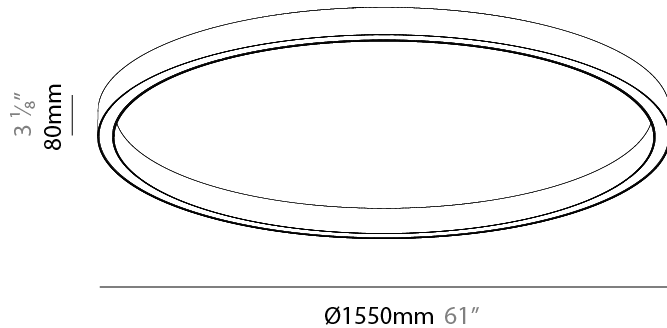

1. To build a product code in our configurator select the specify button on the base model # product page
2. To build a manual product code on this datasheet choose from the options listed below in blue font and add the suffix to the base model #

GENERAL

Series: Glorious
Subseries: Glorious 45
Partner: Prolicht
Division: Architectural
Installation: Surface
Product Type: Ceiling Surface
Mounting Location: Ceiling
Light Distribution: Direct

PHYSICAL

Shape: Round
Diameter (mm): 1550
Diameter (in): 61
Height (mm): 76
Height (in): 3
Weight (kg): 4
Diffuser: [PMMA - Opal / Microprism / Clear Microprism](#)
Fixture Finish: [SSR / BKV / CWI / CRY / HAB / UFT / ITA / RUA / FTG / MYG / LOD / PUS / FRO / FUP / KIA / POP / BLS / SPG / MEY / GOH / CHC / COM / ABZ / JAG / OBR / MOS / ROR](#)
Fixture Material: [PMMA / Aluminum](#)

ELECTRICAL

Lamp Type: LED
Input Wattage (W): 103.5
Total Output Wattage (W): 94.1
Dimming: [Non-Dimming / 0-10V Dimming / Phase Dimming / DALI Dimming / MATTER Dimming](#)
Driver Included: Yes
Driver Location: Integrated
Driver Type: Constant Current - Universal
Driver Class: Class 2
Input Voltage (V): 120 - 277

LED

Color Temperature (°K): [2700 / 3000 / 3500 / 4000](#)
Max. Delivered Lumen (lm): Max 12112
Nominal Lumen (lm): Max 17040
CRI: >90 CRI
Lamp Life (hrs): 50000

OPTICAL

Adjustability: Fixed

RATINGS AND CERTIFICATIONS

Certified By: Certified for North American Standards
IP rating: IP40